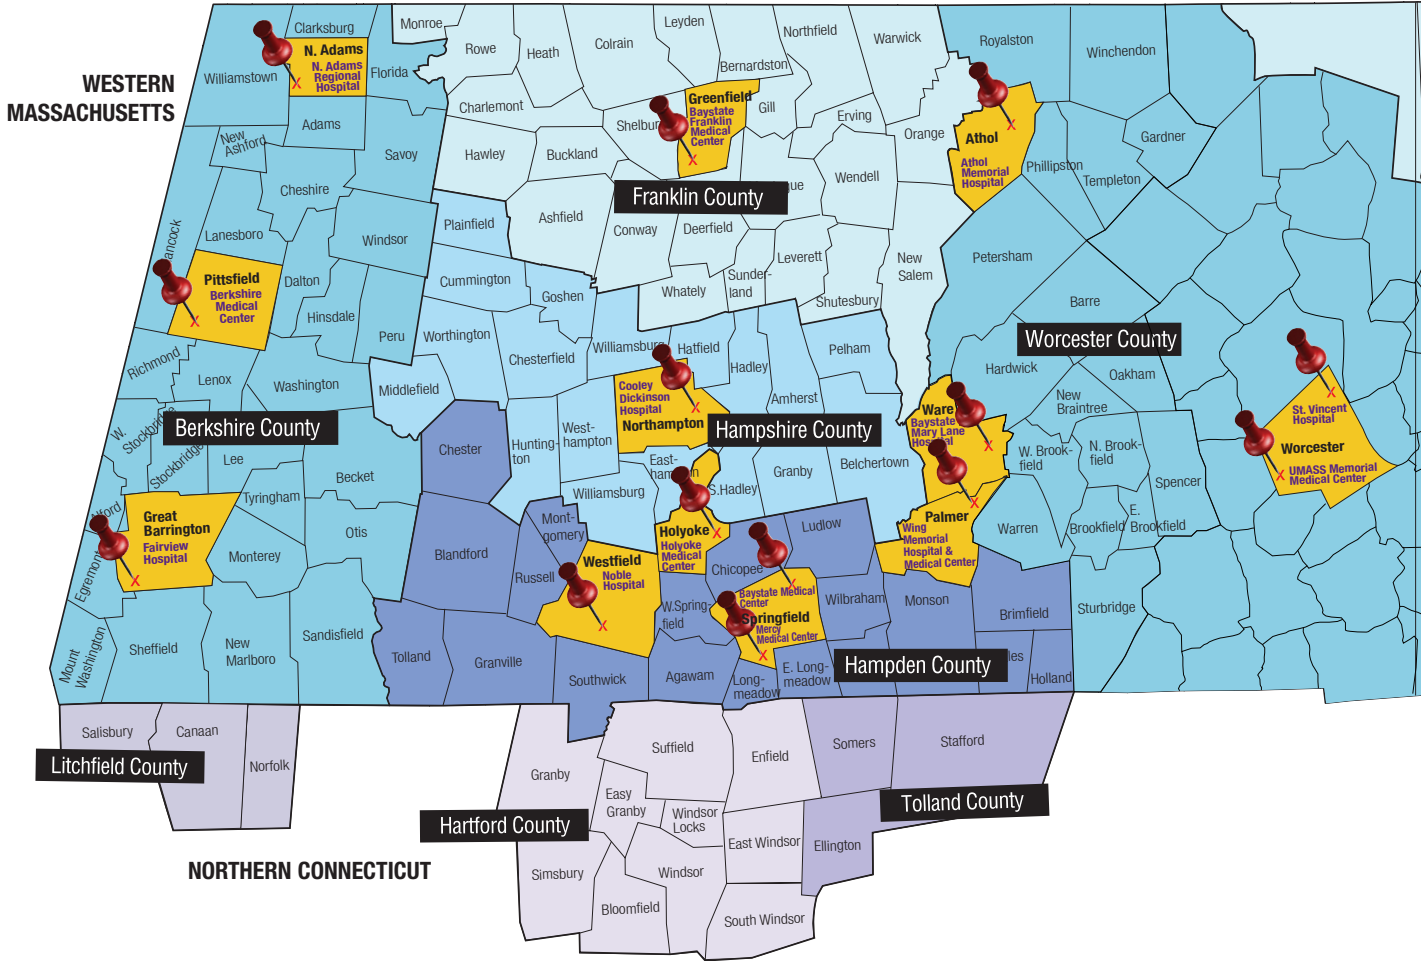

HNE HMO SERVICE AREA MAP

(Includes additional cities and towns not shown on map.)

As of 4/09

CONNECTICUT

HARTFORD COUNTY

Bloomfield
Broad Brook
East Granby
East Hartland
East Windsor
Enfield
Granby
North Granby
Poquonock
Simsbury
South Windsor
Suffield
Tariffville
West Granby
West Simsbury
West Suffield
Windsor
Windsor Locks
Windsorville

LITCHFIELD COUNTY

Canaan
East Canaan
Falls Village
Norfolk
Salisbury

TOLLAND COUNTY

Ellington
Somers
Somersville
Stafford
Stafford Springs
Staffordville

MASSACHUSETTS

BERKSHIRE COUNTY

Adams
Alford
Ashley Falls
Becket
Berkshire
Cheshire
Clarksburg
Dalton
Drury
East Otis
Egremont
Florida
Glendale
Great Barrington
Hancock
Hinsdale
Housatonic
Lanesboro
Lee
Lenox

FRANKLIN COUNTY

Lenox Dale
Mill River
Monterey
Mount Washington
New Ashford
New Marlborough
North Adams
North Egremont
Otis
Peru
Pittsfield
Richmond
Sandisfield
Savoy
Sheffield
South Egremont
South Lee
Southfield
Stockbridge
Tyringham
Washington
West Stockbridge
Williamstown
Windsor

WORCESTER COUNTY

Athol
Barre
Brookfield
East Brookfield
Fiskdale
Gardner
Gilbertville
Hardwick
New Braintree
North Brookfield
Oakham
Petersham
Phillipston
Royalston
South Barre
Southbridge
Spencer
Sturbridge
Templeton
Warren
West Brookfield
West Warren
Wheelwright
Winchendon